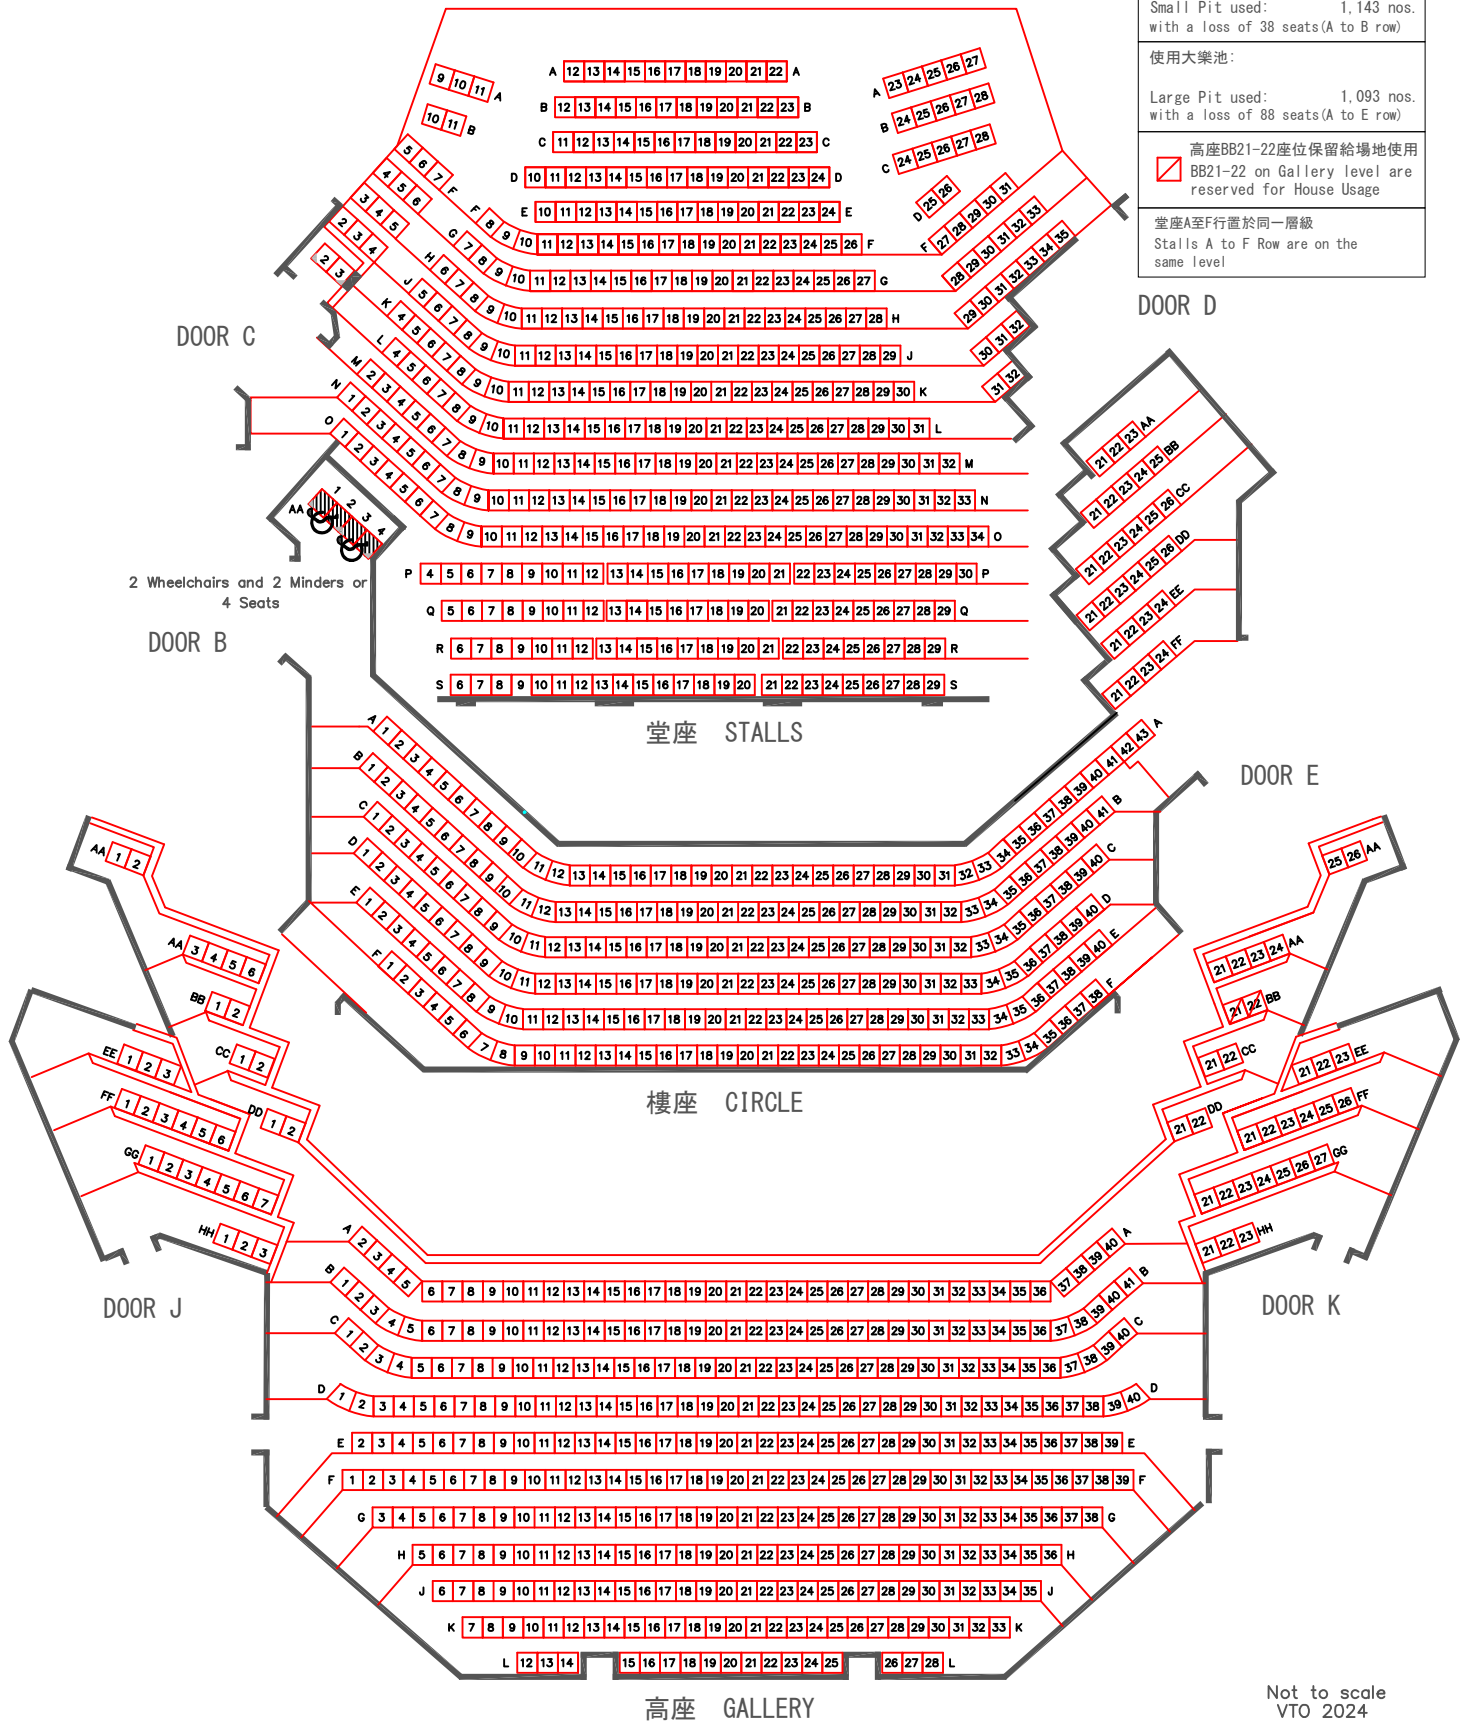

香港演藝學院
 Hong Kong Academy for Performing Arts
 歌劇院 Lyric Theatre

舞台 STAGE

全院座位:	
Full seating:	1,181 nos.
堂座 Stalls :	466 nos.
樓座 Circle :	274 nos.
高座 Gallery :	441 nos.
使用小樂池: 需要拆除38個座位 (A至B行) Small Pit used: 1,143 nos. with a loss of 38 seats (A to B row)	
使用大樂池: Large Pit used: 1,093 nos. with a loss of 88 seats (A to E row)	
高座BB21-22座位保留給場地使用 BB21-22 on Gallery level are reserved for House Usage	
堂座A至F行置於同一層級 Stalls A to F Row are on the same level	

Not to scale
 VTO 2024